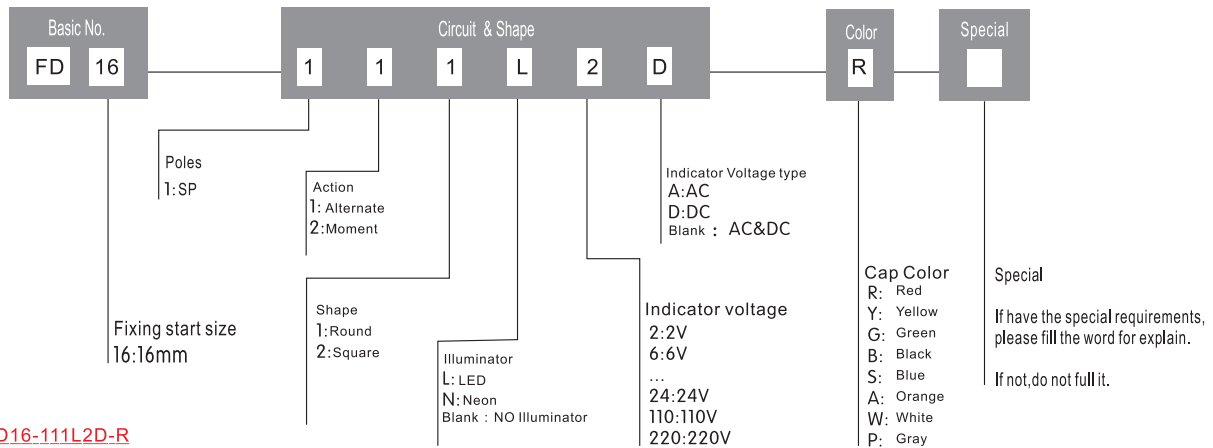

HOW TO ORDER

Example: FD16-111L2D-R

SIZE(mm)

Model List

| Shape | Products | Lamp | SP-Alternate | SP-Momentary |
|--------|---|---------|--------------|--------------|
| Round |  | LED | FD16-111L□-○ | FD16-121L□-○ |
| | | Nero | FD16-111N■-○ | FD16-121N■-○ |
| | | No lamp | FD16-111-○ | FD16-121-○ |
| Square |  | LED | FD16-112L□-○ | FD16-122L□-○ |
| | | Nero | FD16-112N■-○ | FD16-122N■-○ |
| | | No lamp | FD16-112-○ | FD16-122-○ |

Note: LED table □ said DC voltage level, according to the needs of the circuit can choose to 2V, 6V, 12V, 24V. ■ said AC voltage rating of neon 110V, 220V. ■ color for the case on behalf of code, I have used shell companies for the black colors. ○ that the button color code.

Lighting pieces of performance indicators

■ LED

| Operating voltage | 2V | 6V | 12V | 24V | 110V | 220V | Life | Equivalent circuit |
|-------------------|---|----|-----|-----|---------------|------|---|--|
| Current | Less than 15mA | | | | Less than 5mA | | About 50,000 hours (but the brightness will be weakened as the life of using plus.) |  |
| LED color | Red Green Blue Yellow Orange | | | | | | | |
| Cap Color | Red Green Blue Yellow Orange Black White Gray | | | | | | | |