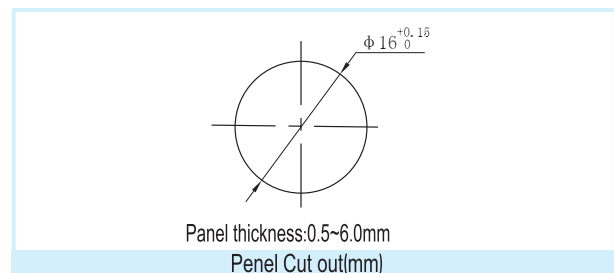

HOW TO ORDER

Example: FD16-111L2D-R

SIZE(mm)

Model List

| Shape | Products | Lamp | SP-Alternate | SP-Momentary |
|--------|---|---------|--------------|--------------|
| Round |  | LED | FD16-111L□-○ | FD16-121L□-○ |
| | | Nero | FD16-111N■-○ | FD16-121N■-○ |
| | | No lamp | FD16-111-○ | FD16-121-○ |
| Square |  | LED | FD16-112L□-○ | FD16-122L□-○ |
| | | Nero | FD16-112N■-○ | FD16-122N■-○ |
| | | No lamp | FD16-112-○ | FD16-122-○ |