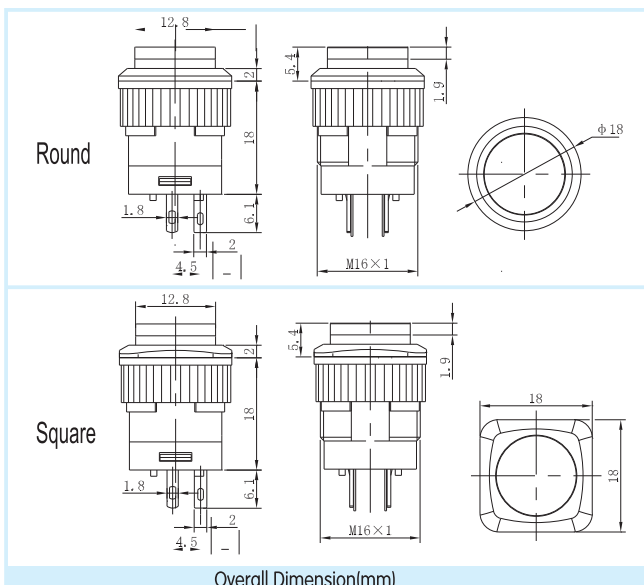

HOW TO ORDER

Example: FD16-111L2D-R

SIZE(mm)

Model List

| Shape | Products | Lamp | SP-Alternate | SP-Momentary |
|--------|---|---------|--------------|--------------|
| Round |  | LED | FD16-111L□-○ | FD16-121L□-○ |
| | | Nero | FD16-111N■-○ | FD16-121N■-○ |
| | | No lamp | FD16-111-○ | FD16-121-○ |
| Square |  | LED | FD16-112L□-○ | FD16-122L□-○ |
| | | Nero | FD16-112N■-○ | FD16-122N■-○ |
| | | No lamp | FD16-112-○ | FD16-122-○ |

Note: LED table □ said DC voltage level, according to the needs of the circuit can choose to 2V, 6V, 12V, 24V. ■ said AC voltage rating of neon 110V, 220V. ■ color for the case on behalf of code, I have used shell companies for the black colors. ○ that the button color code.