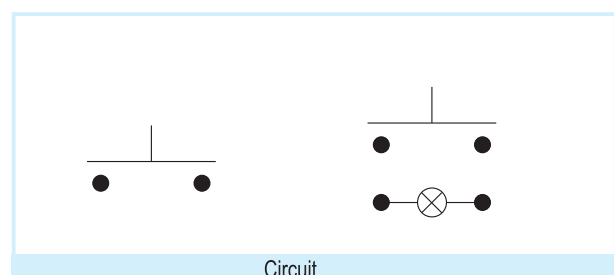

SHANGHAI YONGXING ELECTRONIC SWITCH CO., LTD.

SHANGHAI YONGXING ELECTRONIC

FD16 Series Pushbutton Switches

YONG XING
ELECTRONIC

SPECIFICATION

| | |
|-------------------------------|----------------------------------|
| Contact Resistance | ≤50mΩ |
| Insulation Resistance | 100MΩ |
| Dielectric Strength | 1,500V |
| Electronic Life(cycles) | Moment:10,000 Alternate:5,000 |
| Mechanical Life(cycles) | Moment: 50, 000 Alternate:10,000 |
| Operating temperature | -25℃~+55℃ |
| IP code | IP40 |
| Max. Rating Current & Voltage | |
| CQC CE | 1A /250V AC |

HOW TO ORDER

Example: FD16-111L2D-R

SIZE(mm)

Model List

| Shape | Products | Lamp | SP-Alternate | SP-Momentary |
|--------|---|---------|--------------|--------------|
| Round |  | LED | FD16-111L□-○ | FD16-121L□-○ |
| | | Nero | FD16-111N■-○ | FD16-121N■-○ |
| | | No lamp | FD16-111-○ | FD16-121-○ |
| Square |  | LED | FD16-112L□-○ | FD16-122L□-○ |
| | | Nero | FD16-112N■-○ | FD16-122N■-○ |
| | | No lamp | FD16-112-○ | FD16-122-○ |

Note: LED table □ said DC voltage level, according to the needs of the circuit can choose to 2V, 6V, 12V, 24V. ■ said AC voltage rating of neon 110V, 220V. ■ color for the case on behalf of code, I have used shell companies for the black colors. ○ that the button color code.

Lighting pieces of performance indicators

■ LED

| Operating voltage | 2V | 6V | 12V | 24V | 110V | 220V | Life | Equivalent circuit |
|-------------------|---|----|-----|-----|---------------|------|---|--|
| Current | Less than 15mA | | | | Less than 5mA | | About 50,000 hours (but the brightness will be weakened as the life of using plus.) |  |
| LED color | Red Green Blue Yellow Orange | | | | | | | |
| Cap Color | Red Green Blue Yellow Orange Black White Gray | | | | | | | |